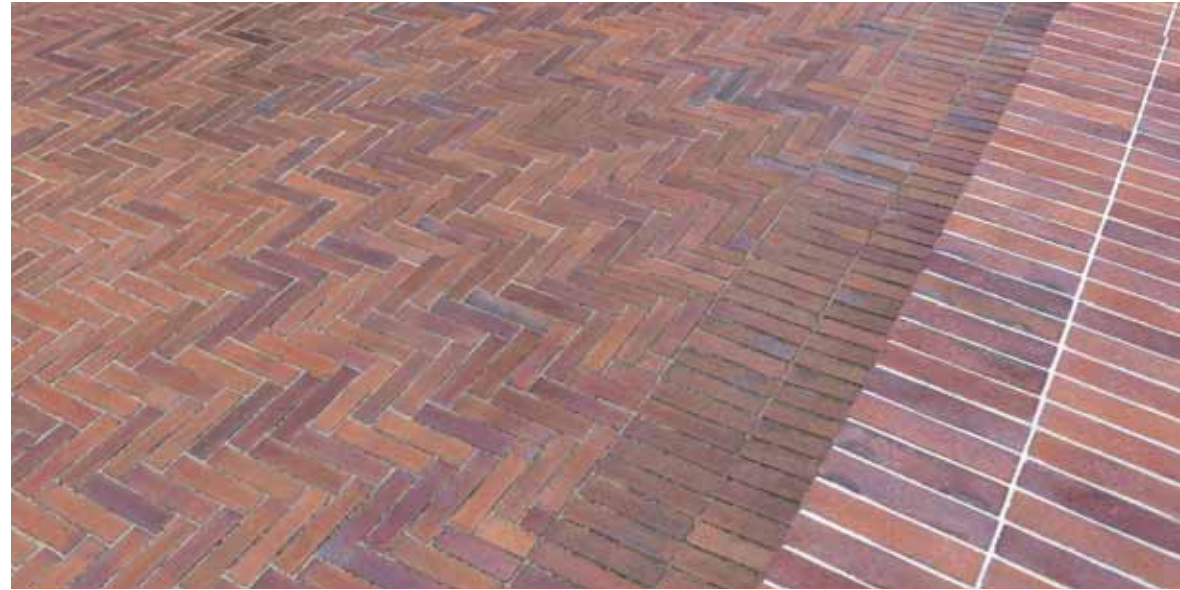

Midnight blue

Photo: Esendiller+Gnegel Designer

Malmö blue-varicoloured smelted

Malmö blue-varicoloured smelted

Parliament Brussels, Belgium | Format: 275 x 65 x 80 mm

Variations in colour, play of colours and proportions may be possible due to production/printing reasons.