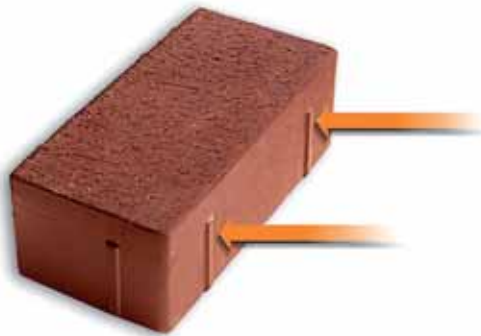

Clay pavers with shortened spacers

SPACERS SPEED UP THE LAYING PROCESS

Tested by us – laying pavers becomes easier and quicker.

Summary

Laying pavers with adjusted or tapered spacers significantly eases work processes. Rapid fixation of clinkers saves time, also in regards to personal contribution.

Densely mounted

The pavers can be densely mounted in a short time. Adjusted spacers fully disappear in the filled in joint pattern. The surface remains homogenous. Fixing strings lengthwise and crosswise ensures straight joint patterns.

Edge protection is included

Safe is safe! The adjusted spacers protect the pavement from spalling. Fully filling the joints, as well as a stable foundation are prerequisites.

Clay pavers for heavily loaded areas.

The 80 mm clay paver with small chamfer and shortened spacer is particularly suitable for traffic areas used by vehicles and for cycling and walking paths.

200 x 100 x 80 mm clay pavers with small chamfer and shortened spacers