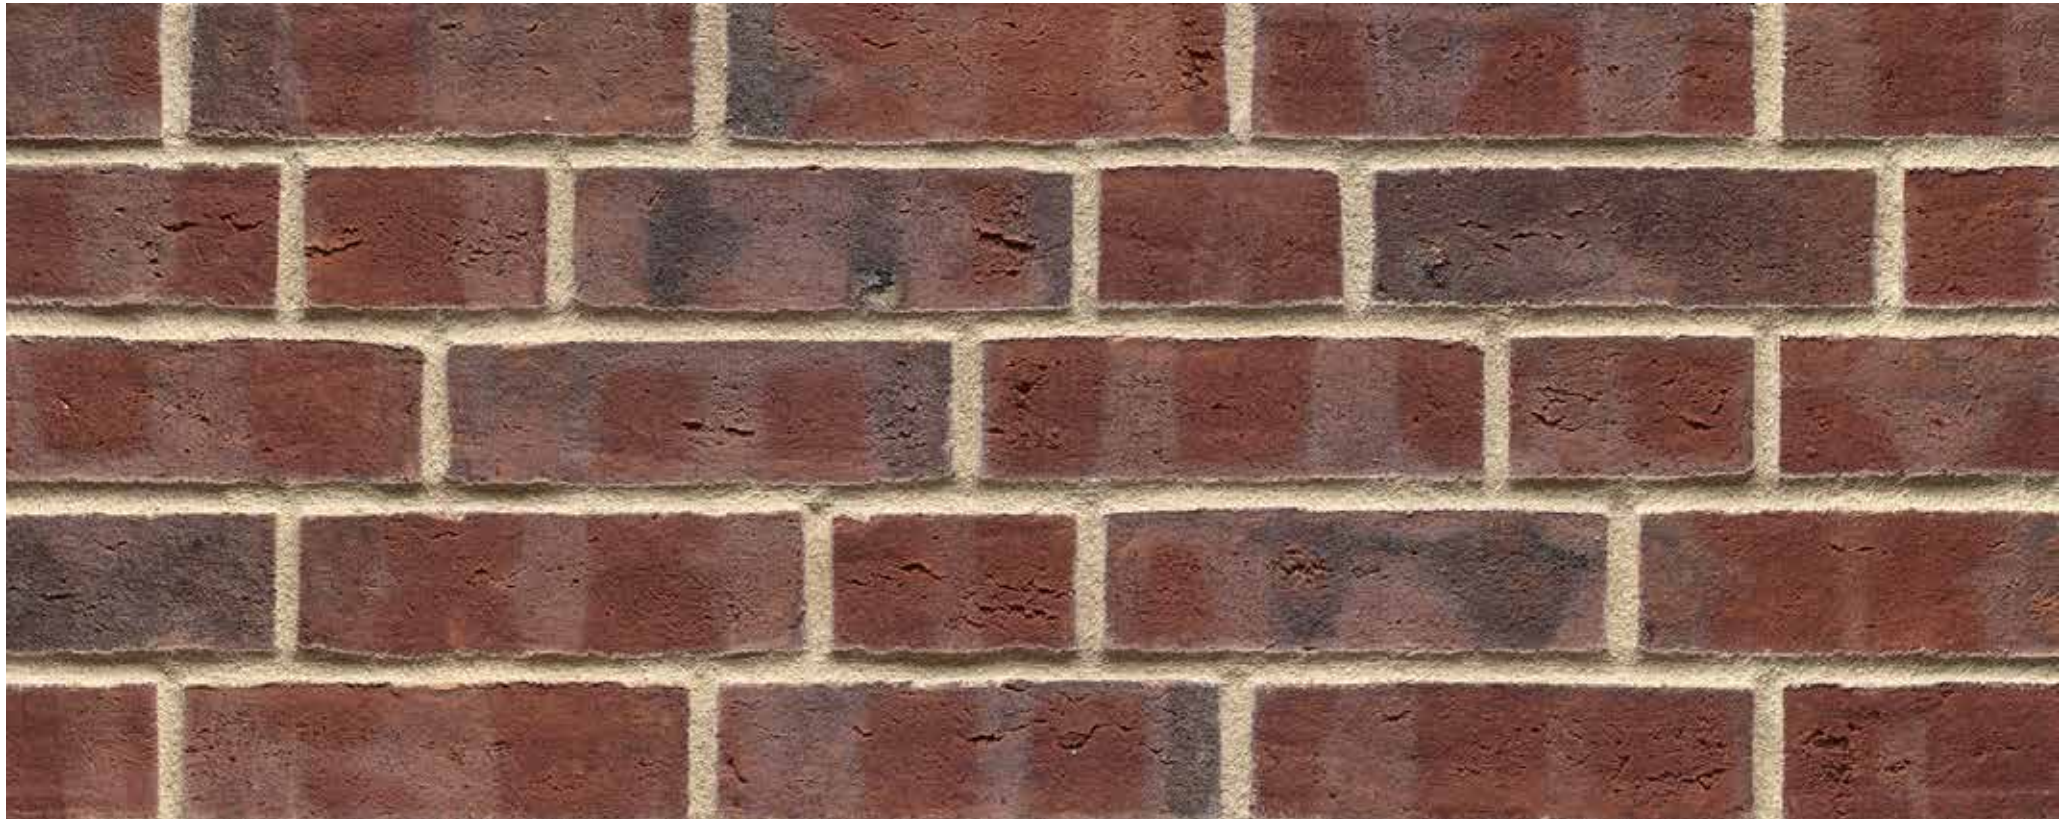

**Headquarter**

ABC-Klinkergruppe  
 Grüner Weg 8 | D-49509 Recke  
 T: +49 (0) 54 53 / 93 33 0  
 E: abc@abc-klinker.de

**DATA SHEET**

**FACING BRICKS**

Colour	Water absorbtion	Production plant	Surface	Art.-No	Format mm			Pieces per palett in qm	Weight kg per qm approx.
					Length x Width x Hight				
Manufacta Hanseatic	≤ 6 %	Recke	waterstruck	452305	NF	240x115x71	KMZ	336	3,7
				452303*	DF*	240x115x52*	KMZ	448	3,1